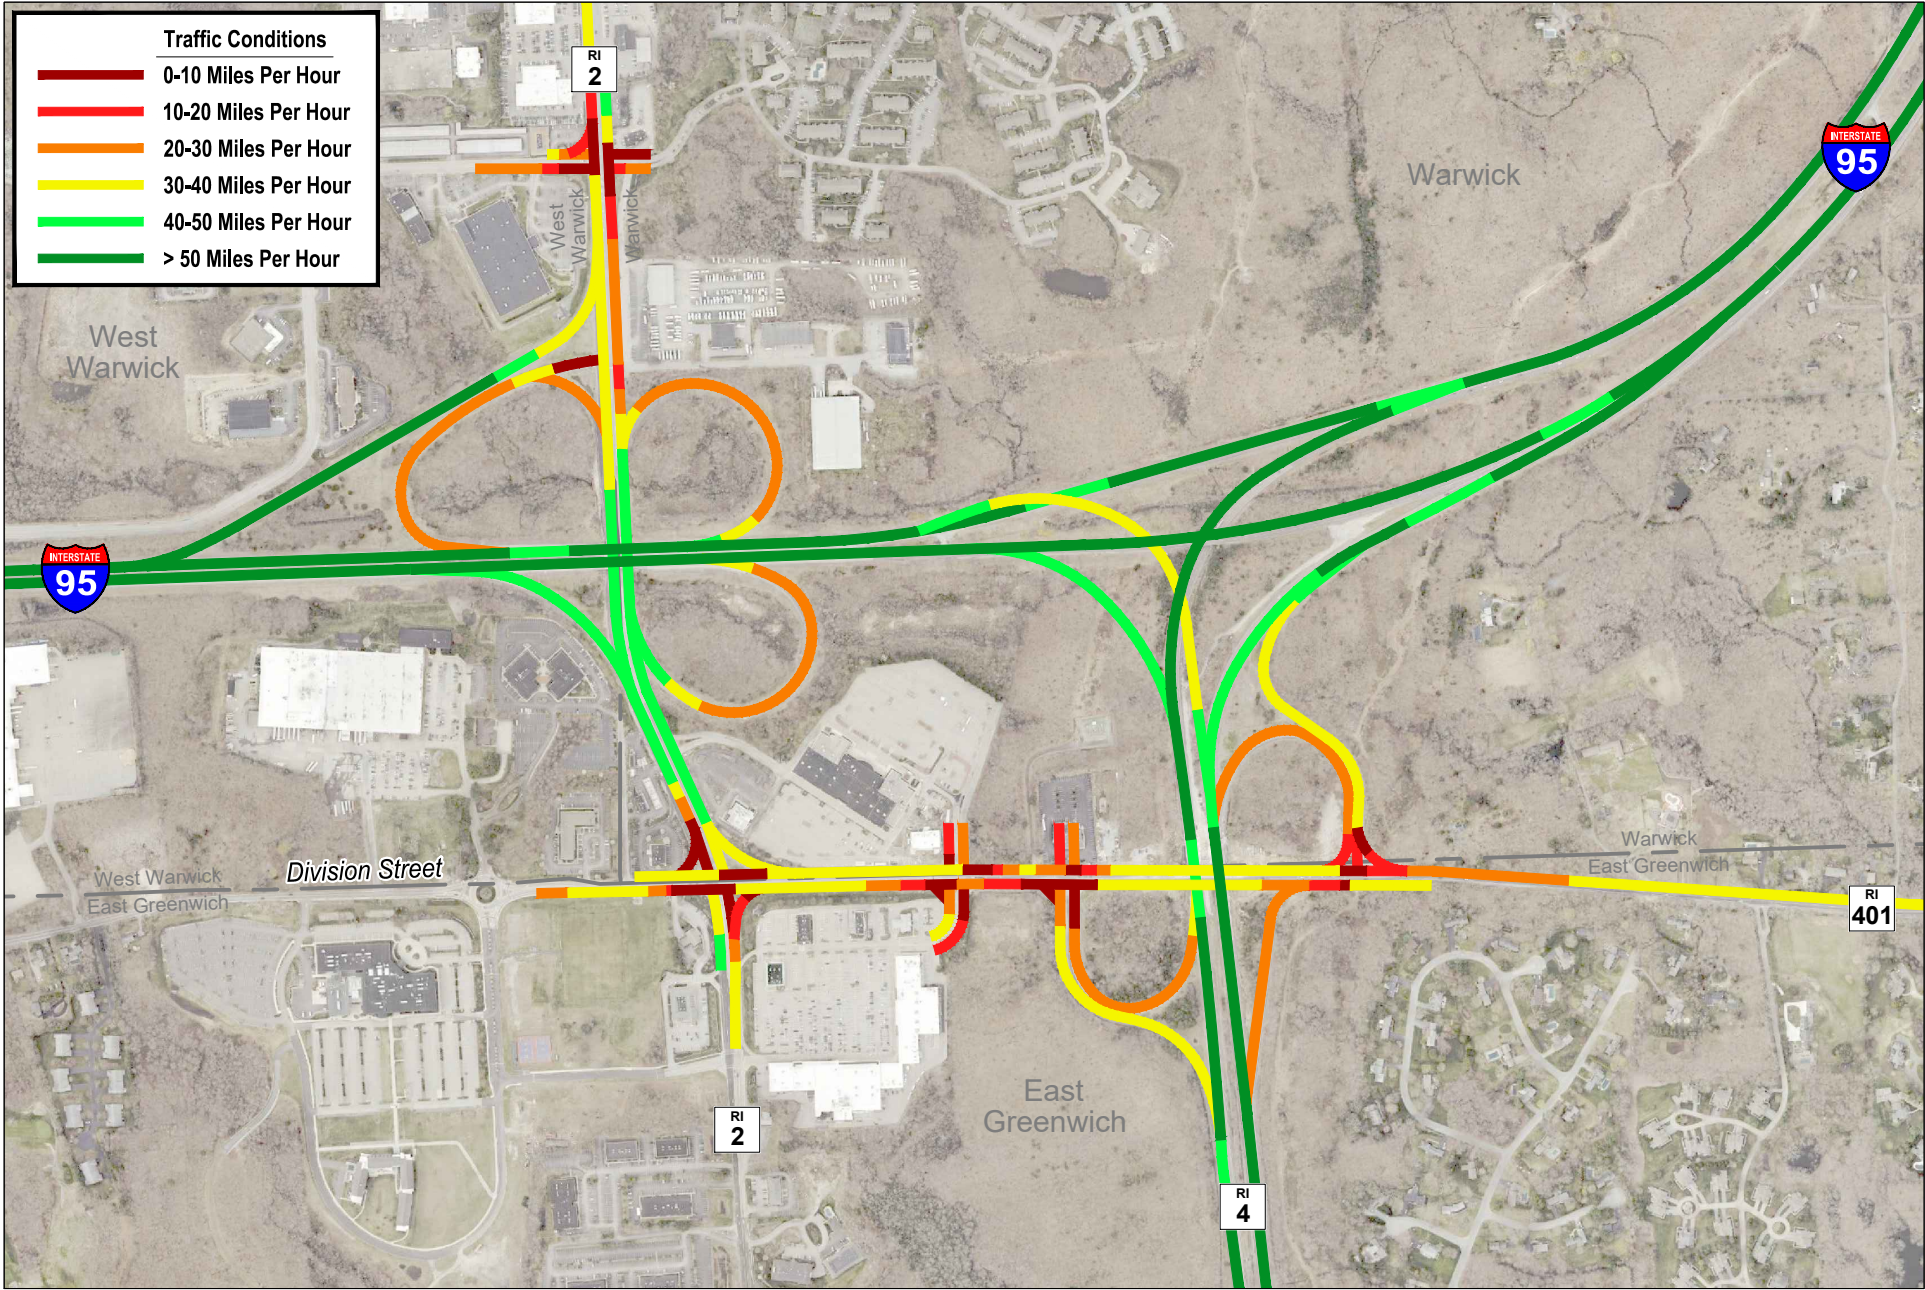

Traffic Conditions	
	0-10 Miles Per Hour
	10-20 Miles Per Hour
	20-30 Miles Per Hour
	30-40 Miles Per Hour
	40-50 Miles Per Hour
	> 50 Miles Per Hour

2057 No Action
Peak Hour Speed/Congestion Map

Traffic Conditions	
	0-10 Miles Per Hour
	10-20 Miles Per Hour
	20-30 Miles Per Hour
	30-40 Miles Per Hour
	40-50 Miles Per Hour
	> 50 Miles Per Hour

2057 Proposed Action
Peak Hour Speed/Congestion Map