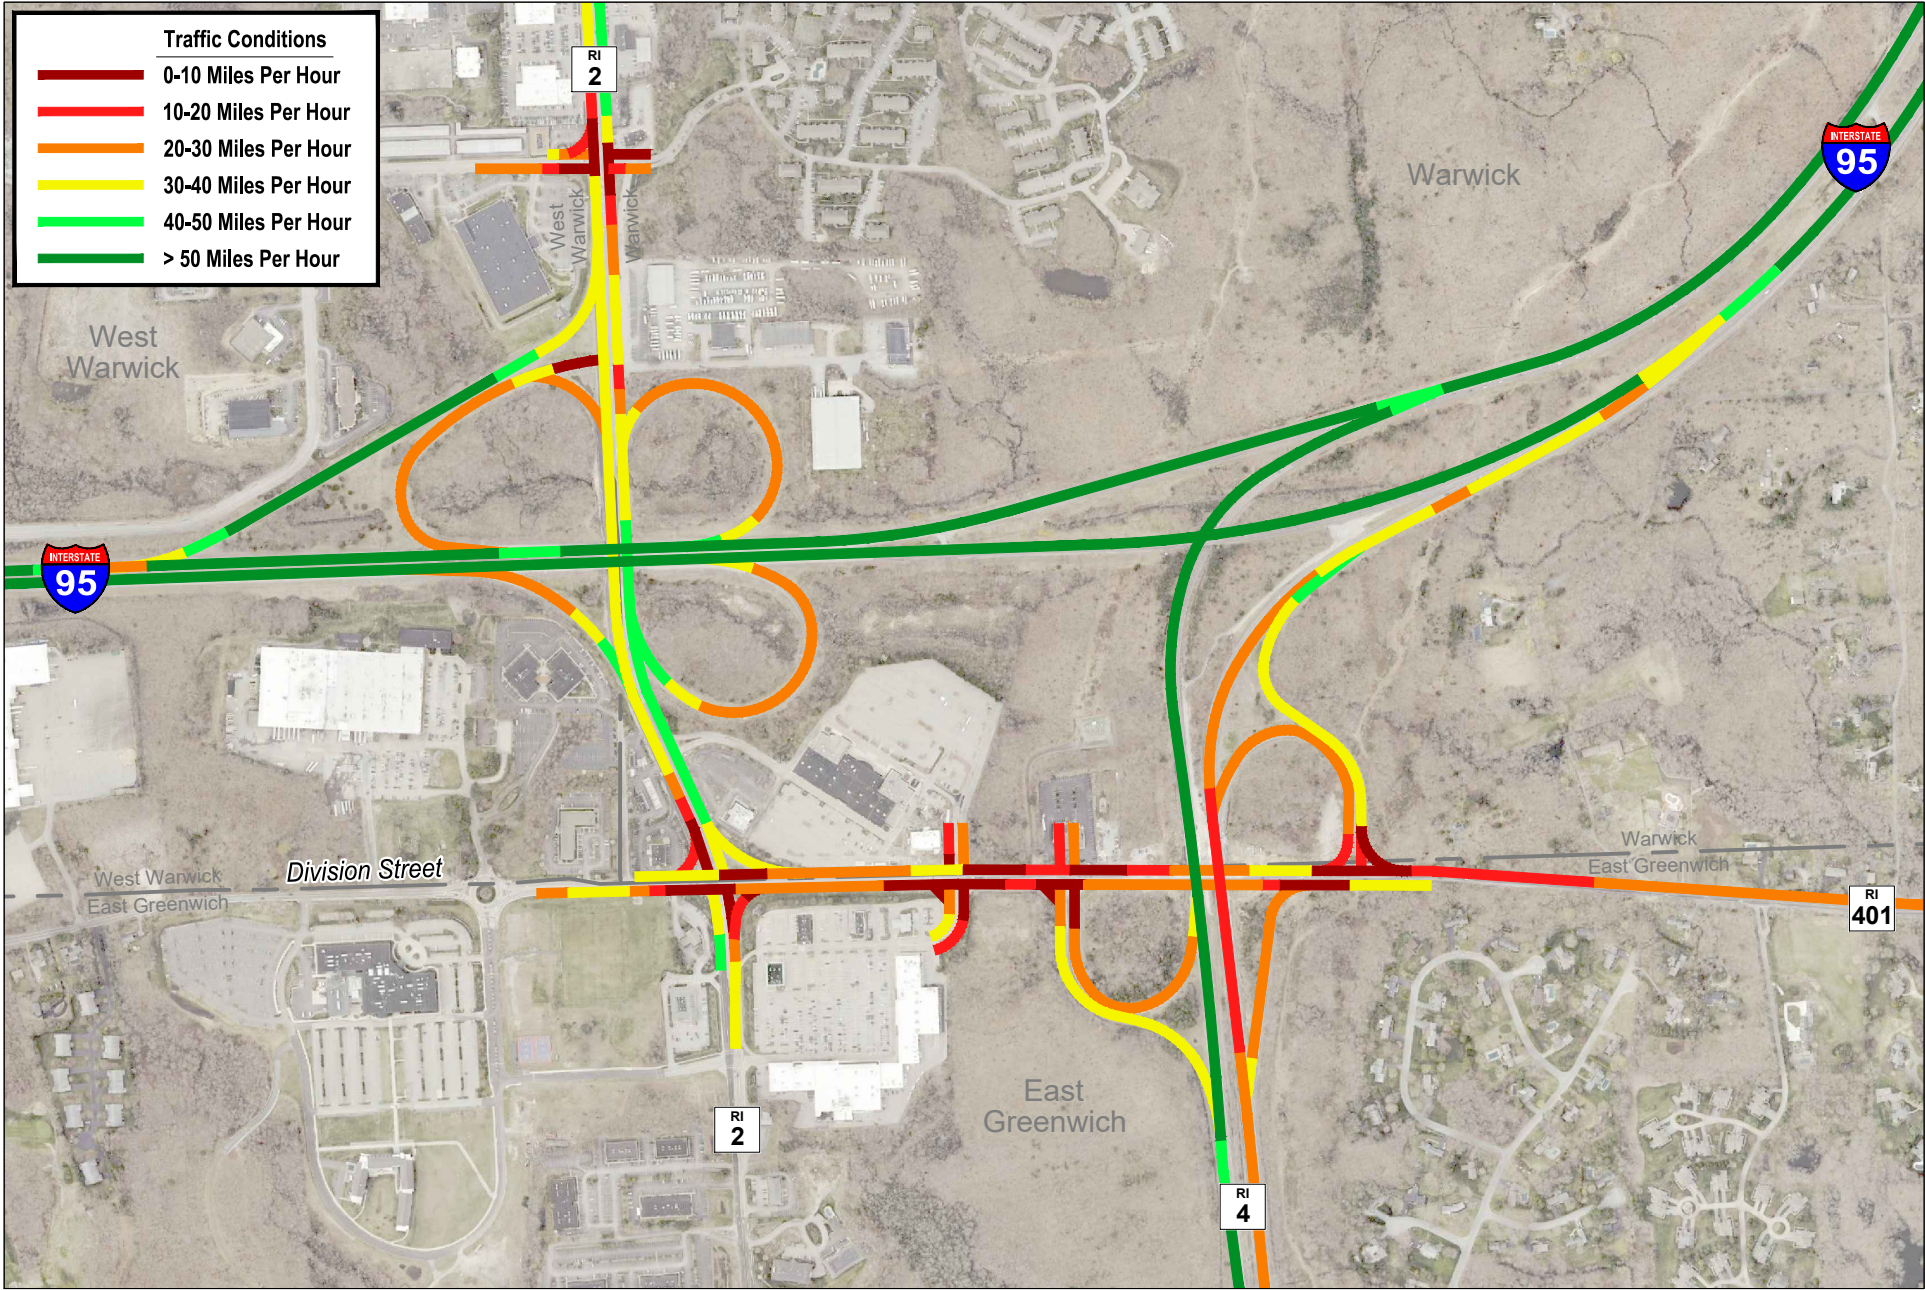

Traffic Conditions	
	0-10 Miles Per Hour
	10-20 Miles Per Hour
	20-30 Miles Per Hour
	30-40 Miles Per Hour
	40-50 Miles Per Hour
	> 50 Miles Per Hour

2057 No Action
Peak Hour Speed/Congestion Map

Traffic Conditions	
	0-10 Miles Per Hour
	10-20 Miles Per Hour
	20-30 Miles Per Hour
	30-40 Miles Per Hour
	40-50 Miles Per Hour
	> 50 Miles Per Hour

2057 Proposed Action
Peak Hour Speed/Congestion Map